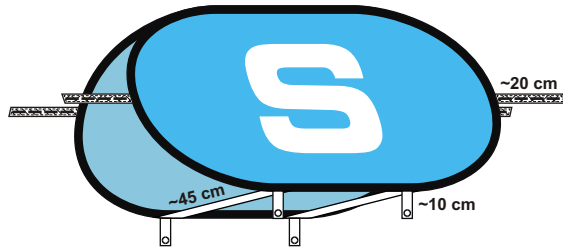

BEACHBANNERS

SIZES

The templates include bleed.

Please take care to place important details of your graphic at least 5 cm from the edges of a template not to make them be printed on a hem line or a bleed.

What do the particular colours mean?

- bleed (this part will not be visible after finishing)
- visible part