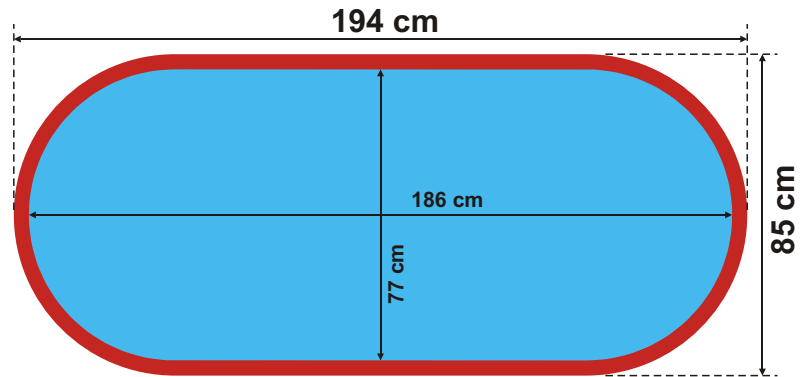

BEACHBANNERS

SIZES

The templates include bleed.

Please take care to place important details of your graphic at least 5 cm from the edges of a template not to make them be printed on a hem line or a bleed.

What do the particular colours mean?

- bleed (this part will not be visible after finishing)
- visible part