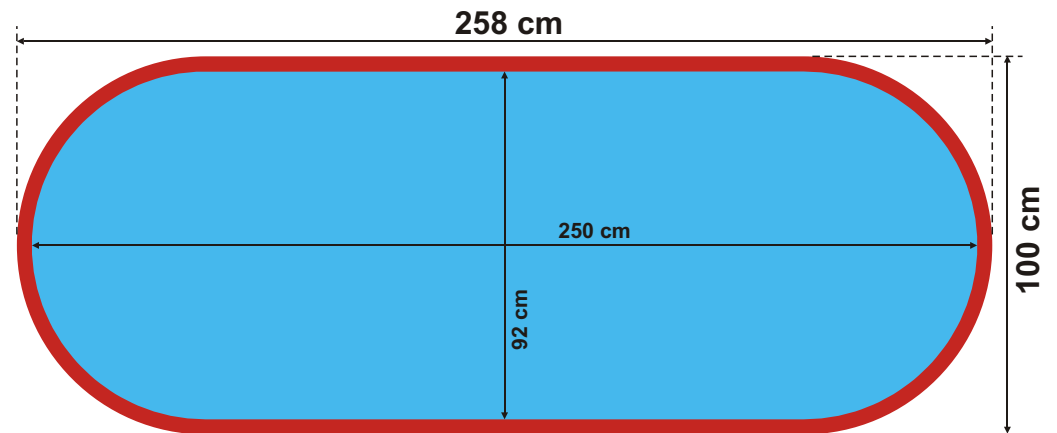

BEACHBANNERS

SIZES

The templates include bleed.

Please take care to place important details of your graphic at least 5 cm from the edges of a template not to make them be printed on a hem line or a bleed.

What do the particular colours mean?

- bleed (this part will not be visible after finishing)
- visible part