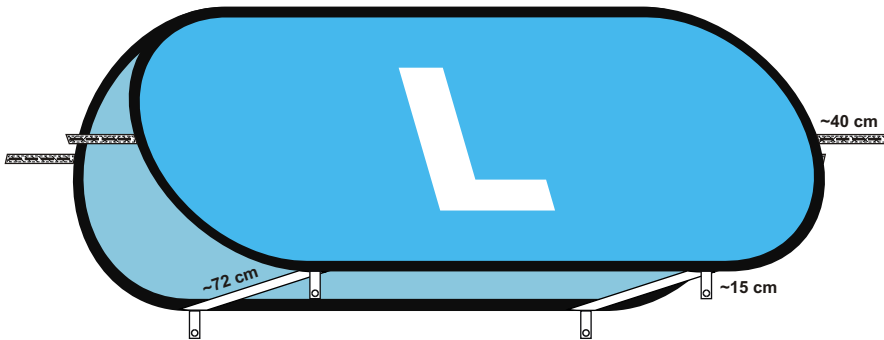

BEACHBANNERS

SIZES

The templates include bleed.

Please take care to place important details of your graphic at least 5 cm from the edges of a template not to make them be printed on a hem line or a bleed.

What do the particular colours mean?

- bleed (this part will not be visible after finishing)
- visible part