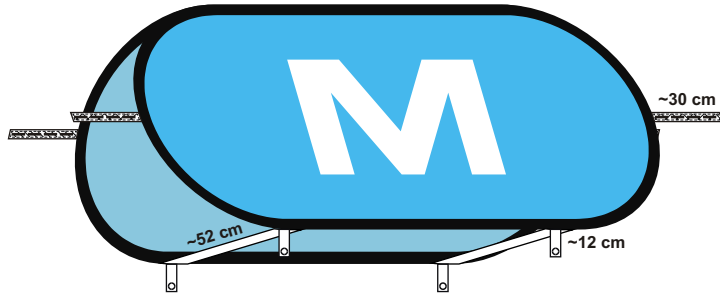

BEACHBANNERS

SIZES

The templates include bleed.

Please take care to place important details of your graphic at least 5 cm from the edges of a template not to make them be printed on a hem line or a bleed.

What do the particular colours mean?

- bleed (this part will not be visible after finishing)
- visible part