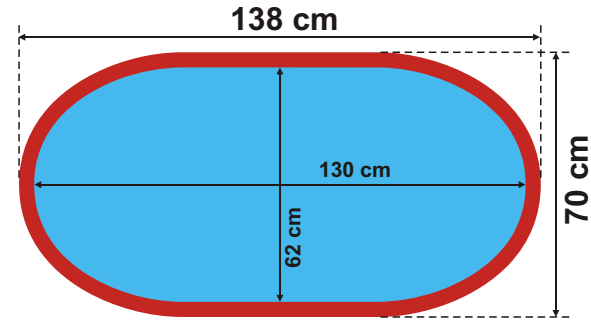

BEACHBANNERS

SIZES

The templates include bleed.

Please take care to place important details of your graphic at least 5 cm from the edges of a template not to make them be printed on a hem line or a bleed.

What do the particular colours mean?

- bleed (this part will not be visible after finishing)
- visible part